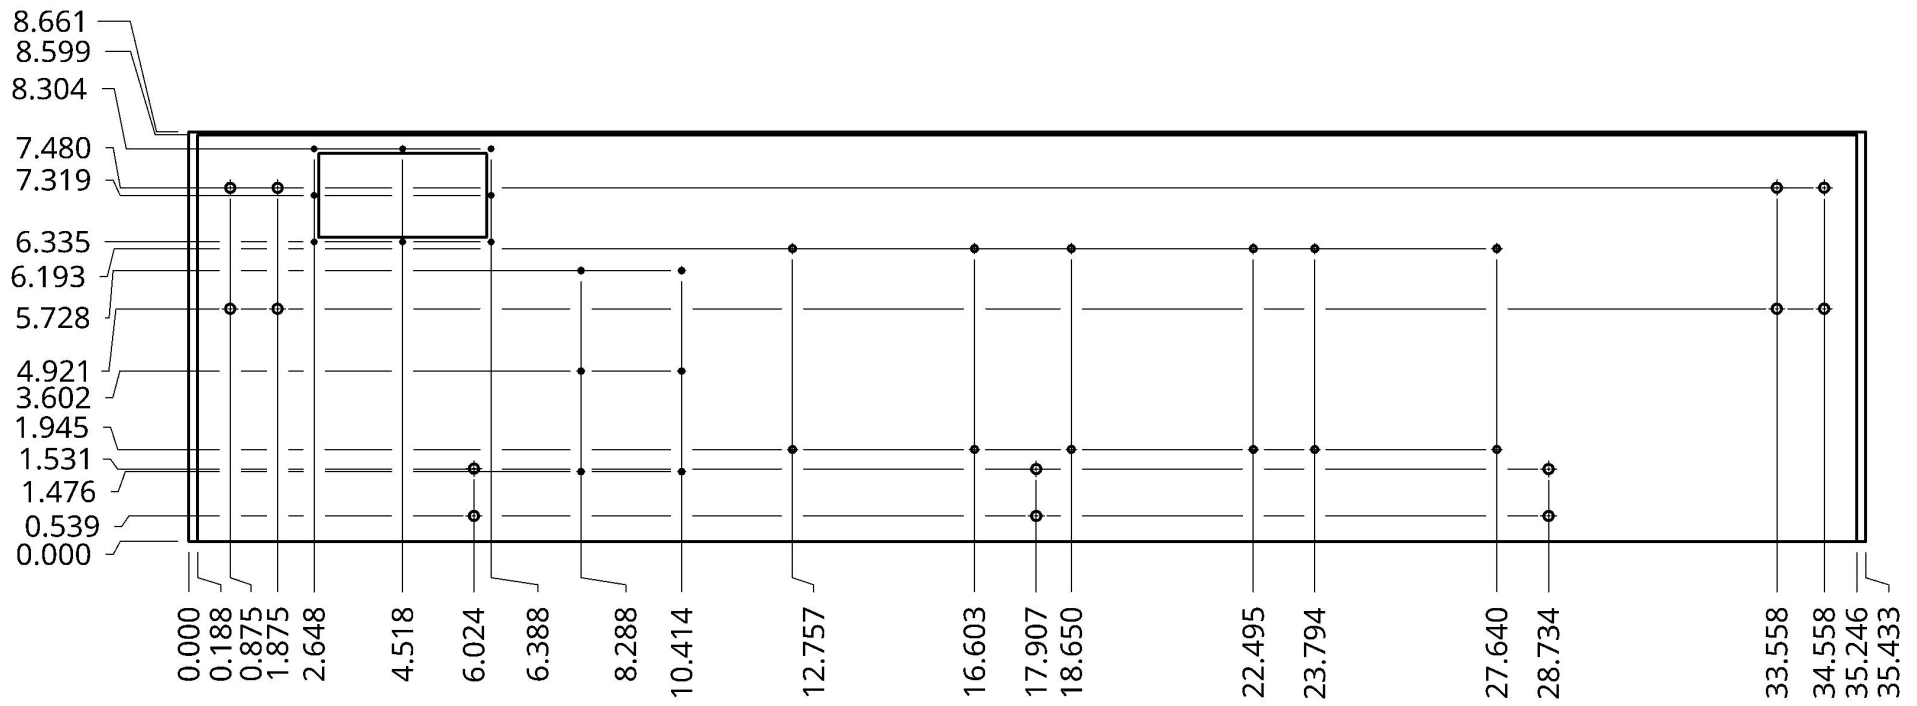

FRONT WALL - INNER

12xM6 x 1.00mm x ∇ 6mm

\varnothing 6.299

DFPS - FRONT WALL
±5 MIL
PAGE 1/2

DFPS - FRONT WALL
±5 MIL
PAGE 2/2

LEFT WALL - OUTER/TOP/BOTTOM/SIDE

DFPS - LEFT WALL
±5 MIL
PAGE 1/2

14xM6 x 1.00mm x ∇ 6mm
 8xM2.5 x 0.45mm x ∇ 6mm
 12xM4 x 0.7mm x ∇ 6mm

INNER RADIUS - 1/16"

6xM3 x 0.5mm x ∇ 6mm

DFPS - LEFT WALL
±5 MIL
PAGE 2/2

DFPS - REAR WALL
ALL DIMENSIONS INCHES
±5 MIL
PAGE 1/1

DFPS - RIGHT WALL
±5 MIL
PAGE 1/2

DFPS - RIGHT WALL
±5 MIL
PAGE 2/2