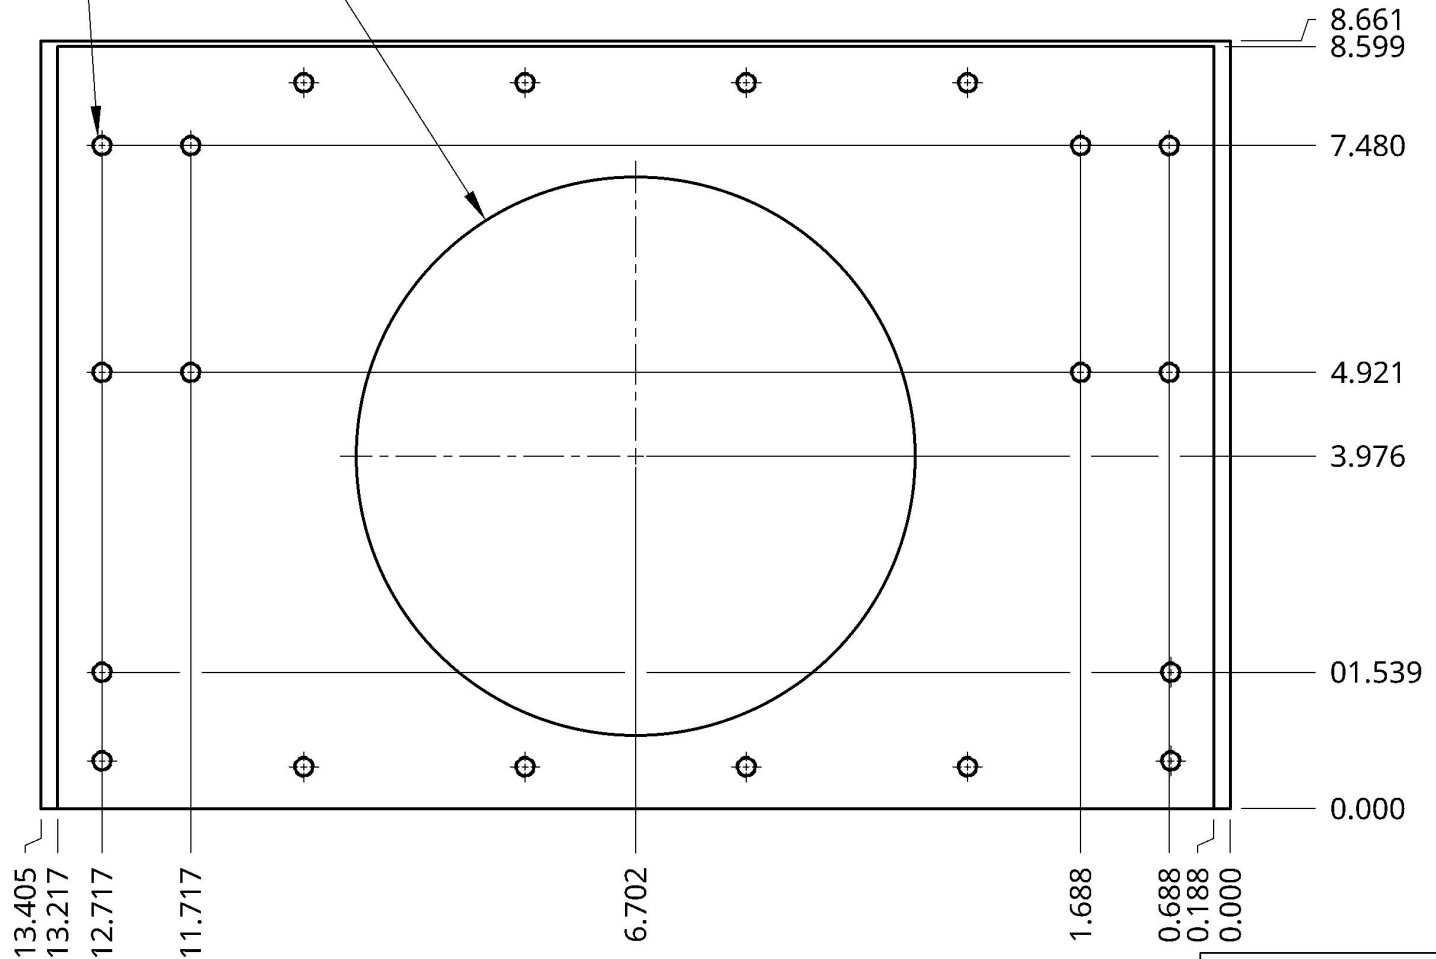

FRONT WALL - INNER

12xM6 x 1.00mm x ∇ 6mm

\varnothing 6.299

DFPS - FRONT WALL
±5 MIL
PAGE 1/2

DFPS - FRONT WALL
±5 MIL
PAGE 2/2

LEFT WALL - OUTER/TOP/BOTTOM/SIDE

DFPS - LEFT WALL
±5 MIL
PAGE 1/2

14xM6 x 1.00mm x ∇ 6mm
 8xM2.5 x 0.45mm x ∇ 6mm
 12xM4 x 0.7mm x ∇ 6mm

INNER RADIUS - 1/16"

6xM3 x 0.5mm x ∇ 6mm

DFPS - LEFT WALL
±5 MIL
PAGE 2/2

DFPS - REAR WALL
ALL DIMENSIONS INCHES
±5 MIL
PAGE 1/1

DFPS - RIGHT WALL
±5 MIL
PAGE 1/2

DFPS - RIGHT WALL
±5 MIL
PAGE 2/2