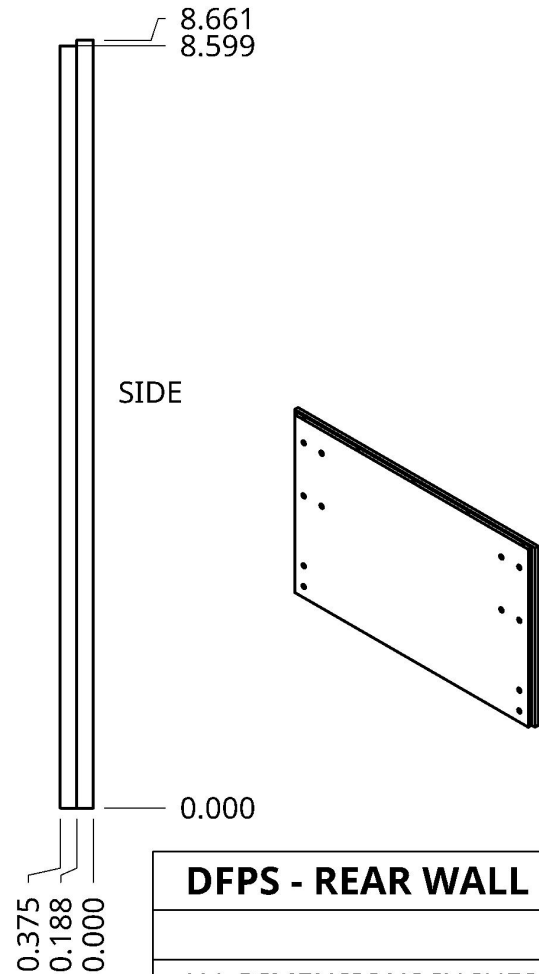

FRONT WALL - INNER

12xM6 x 1.00mm x ∇ 6mm

\varnothing 6.299

DFPS - FRONT WALL
±5 MIL
PAGE 1/2

DFPS - FRONT WALL
±5 MIL
PAGE 2/2

LEFT WALL - OUTER/TOP/BOTTOM/SIDE

DFPS - LEFT WALL
±5 MIL
PAGE 1/2

14xM6 x 1.00mm x ∇ 6mm
 8xM2.5 x 0.45mm x ∇ 6mm
 12xM4 x 0.7mm x ∇ 6mm

INNER RADIUS - 1/16"

6xM3 x 0.5mm x ∇ 6mm

DFPS - LEFT WALL
±5 MIL
PAGE 2/2

DFPS - REAR WALL
ALL DIMENSIONS INCHES
±5 MIL
PAGE 1/1

DFPS - RIGHT WALL
±5 MIL
PAGE 1/2

DFPS - RIGHT WALL
±5 MIL
PAGE 2/2