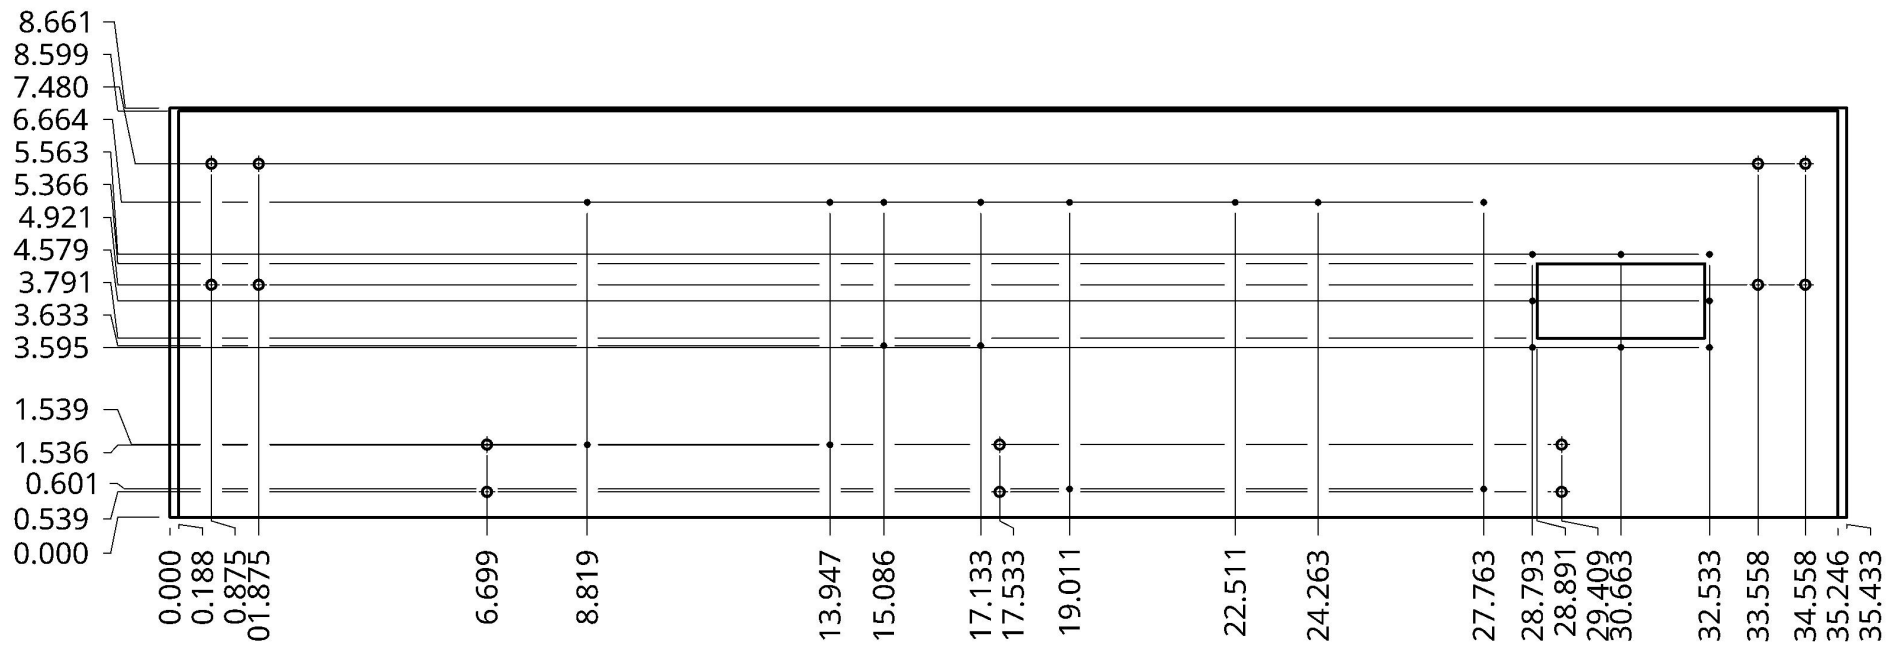

INNER RADIUS - 1/16"

6xM3 x 0.5mm x ∇ 6mm

DFPS - LEFT WALL
±5 MIL
PAGE 2/2

DFPS - REAR WALL
ALL DIMENSIONS INCHES
±5 MIL
PAGE 1/1

DFPS - RIGHT WALL
±5 MIL
PAGE 1/2

DFPS - RIGHT WALL
±5 MIL
PAGE 2/2