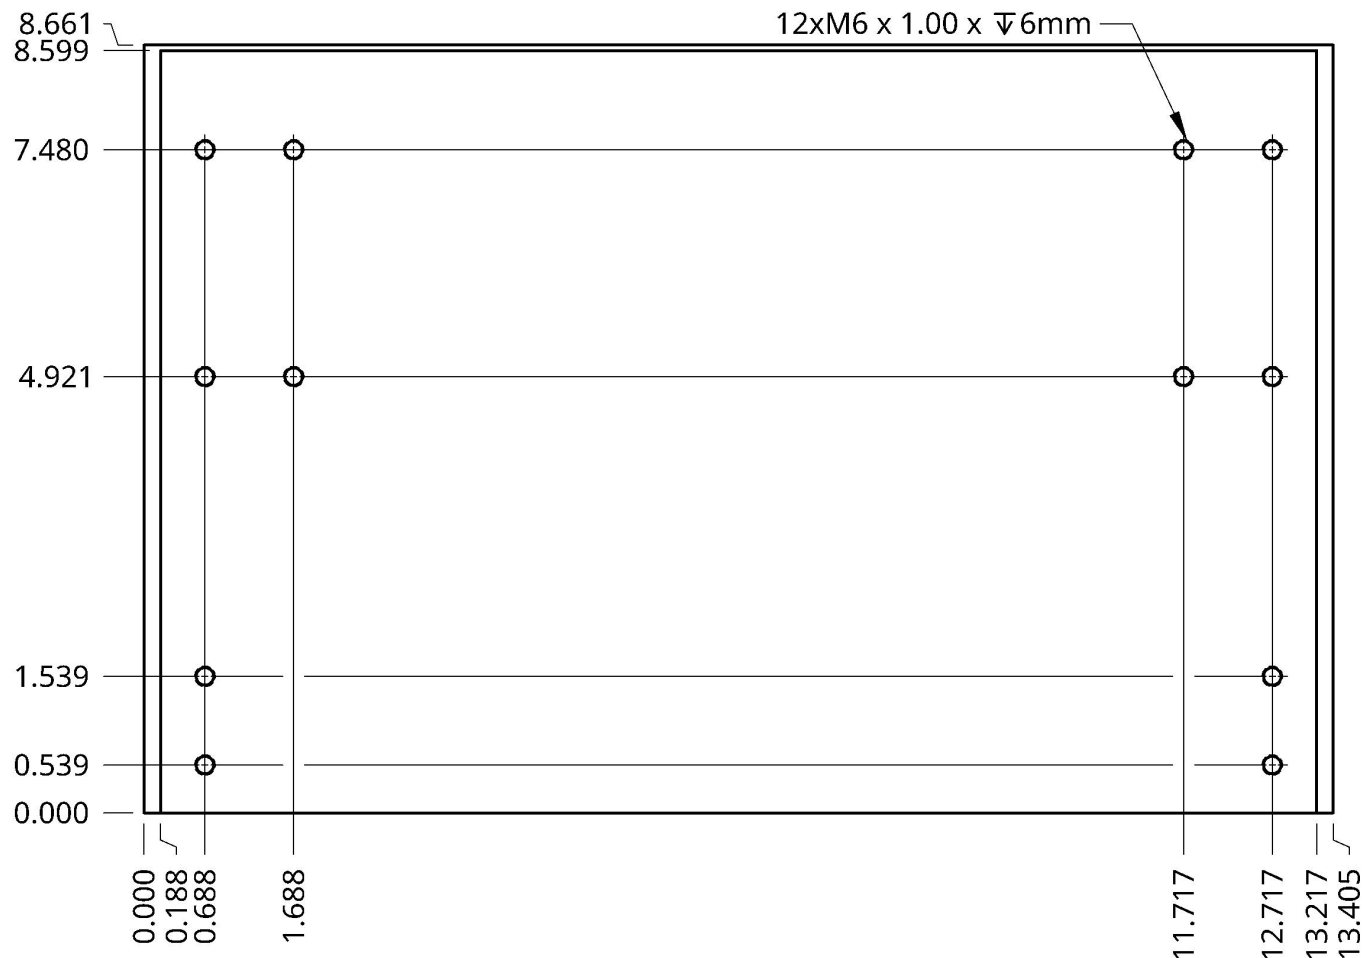

FRONT WALL - INNER

12xM6 x 1.00mm x ∇ 6mm

\varnothing 6.299

DFPS - FRONT WALL
±5 MIL
PAGE 1/2

DFPS - FRONT WALL
±5 MIL
PAGE 2/2

LEFT WALL - OUTER/TOP/BOTTOM/SIDE

DFPS - LEFT WALL
±5 MIL
PAGE 1/2

14xM6 x 1.00mm x ∇ 6mm
 8xM2.5 x 0.45mm x ∇ 6mm
 12xM4 x 0.7mm x ∇ 6mm

INNER RADIUS - 1/16"

6xM3 x 0.5mm x ∇ 6mm

DFPS - LEFT WALL
±5 MIL
PAGE 2/2

DFPS - REAR WALL
ALL DIMENSIONS INCHES
±5 MIL
PAGE 1/1

DFPS - RIGHT WALL
±5 MIL
PAGE 1/2

DFPS - RIGHT WALL
±5 MIL
PAGE 2/2