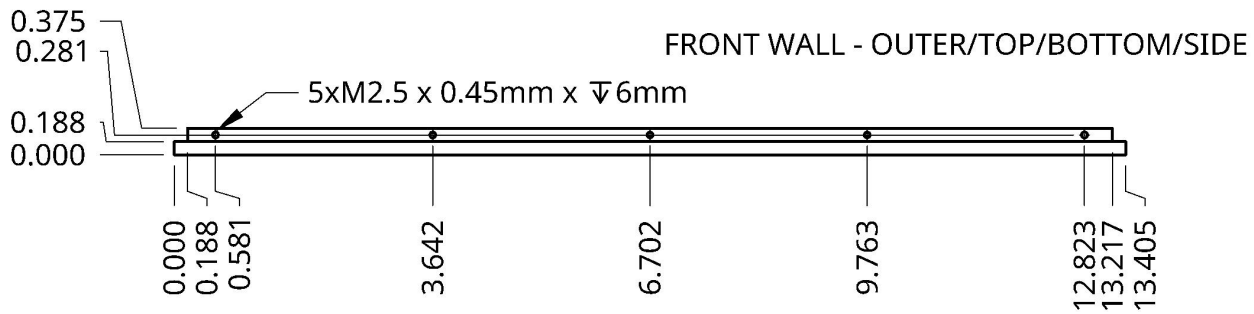

FRONT WALL - INNER

12xM6 x 1.00mm x ∇ 6mm

\varnothing 6.299

DFPS - FRONT WALL
±5 MIL
PAGE 1/2

DFPS - FRONT WALL
±5 MIL
PAGE 2/2

LEFT WALL - OUTER/TOP/BOTTOM/SIDE

DFPS - LEFT WALL
±5 MIL
PAGE 1/2

14xM6 x 1.00mm x ∇ 6mm
 8xM2.5 x 0.45mm x ∇ 6mm
 12xM4 x 0.7mm x ∇ 6mm

INNER RADIUS - 1/16"

6xM3 x 0.5mm x ∇ 6mm

DFPS - LEFT WALL
±5 MIL
PAGE 2/2

DFPS - REAR WALL
ALL DIMENSIONS INCHES
±5 MIL
PAGE 1/1

DFPS - RIGHT WALL
±5 MIL
PAGE 1/2

DFPS - RIGHT WALL
±5 MIL
PAGE 2/2