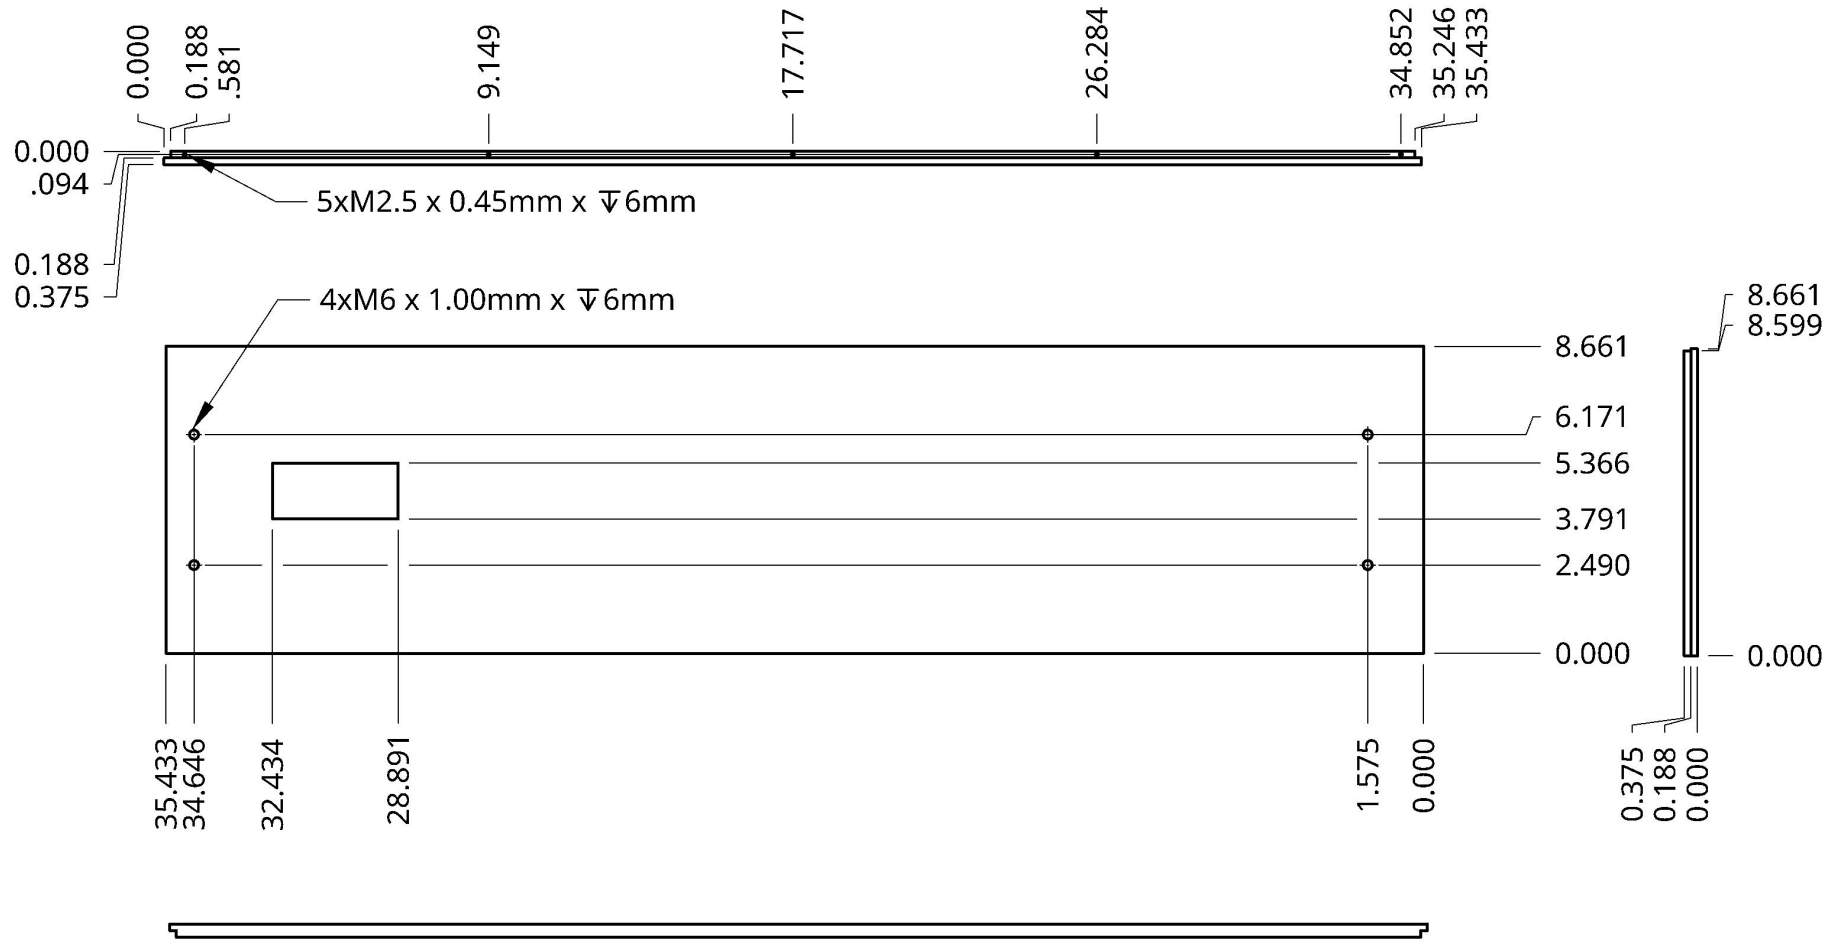

FRONT WALL - INNER

12xM6 x 1.00mm x ∇ 6mm

\varnothing 6.299

DFPS - FRONT WALL
±5 MIL
PAGE 1/2

DFPS - FRONT WALL
±5 MIL
PAGE 2/2

LEFT WALL - OUTER/TOP/BOTTOM/SIDE

DFPS - LEFT WALL
±5 MIL
PAGE 1/2

14xM6 x 1.00mm x ∇ 6mm
 8xM2.5 x 0.45mm x ∇ 6mm
 12xM4 x 0.7mm x ∇ 6mm

INNER RADIUS - 1/16"

6xM3 x 0.5mm x ∇ 6mm

DFPS - LEFT WALL
±5 MIL
PAGE 2/2

DFPS - REAR WALL
ALL DIMENSIONS INCHES
±5 MIL
PAGE 1/1

DFPS - RIGHT WALL
±5 MIL
PAGE 1/2

DFPS - RIGHT WALL
±5 MIL
PAGE 2/2