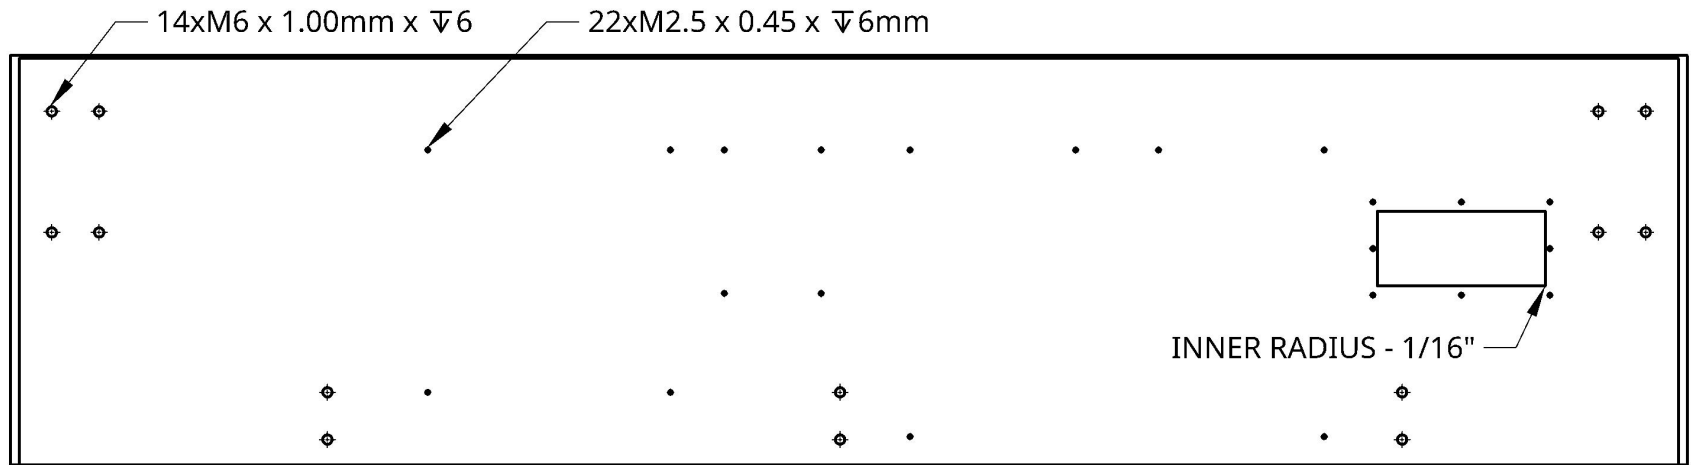

INNER RADIUS - 1/16"

6xM3 x 0.5mm x ∇ 6mm

DFPS - LEFT WALL
±5 MIL
PAGE 2/2

DFPS - REAR WALL
ALL DIMENSIONS INCHES
±5 MIL
PAGE 1/1

DFPS - RIGHT WALL
±5 MIL
PAGE 1/2

DFPS - RIGHT WALL
±5 MIL
PAGE 2/2