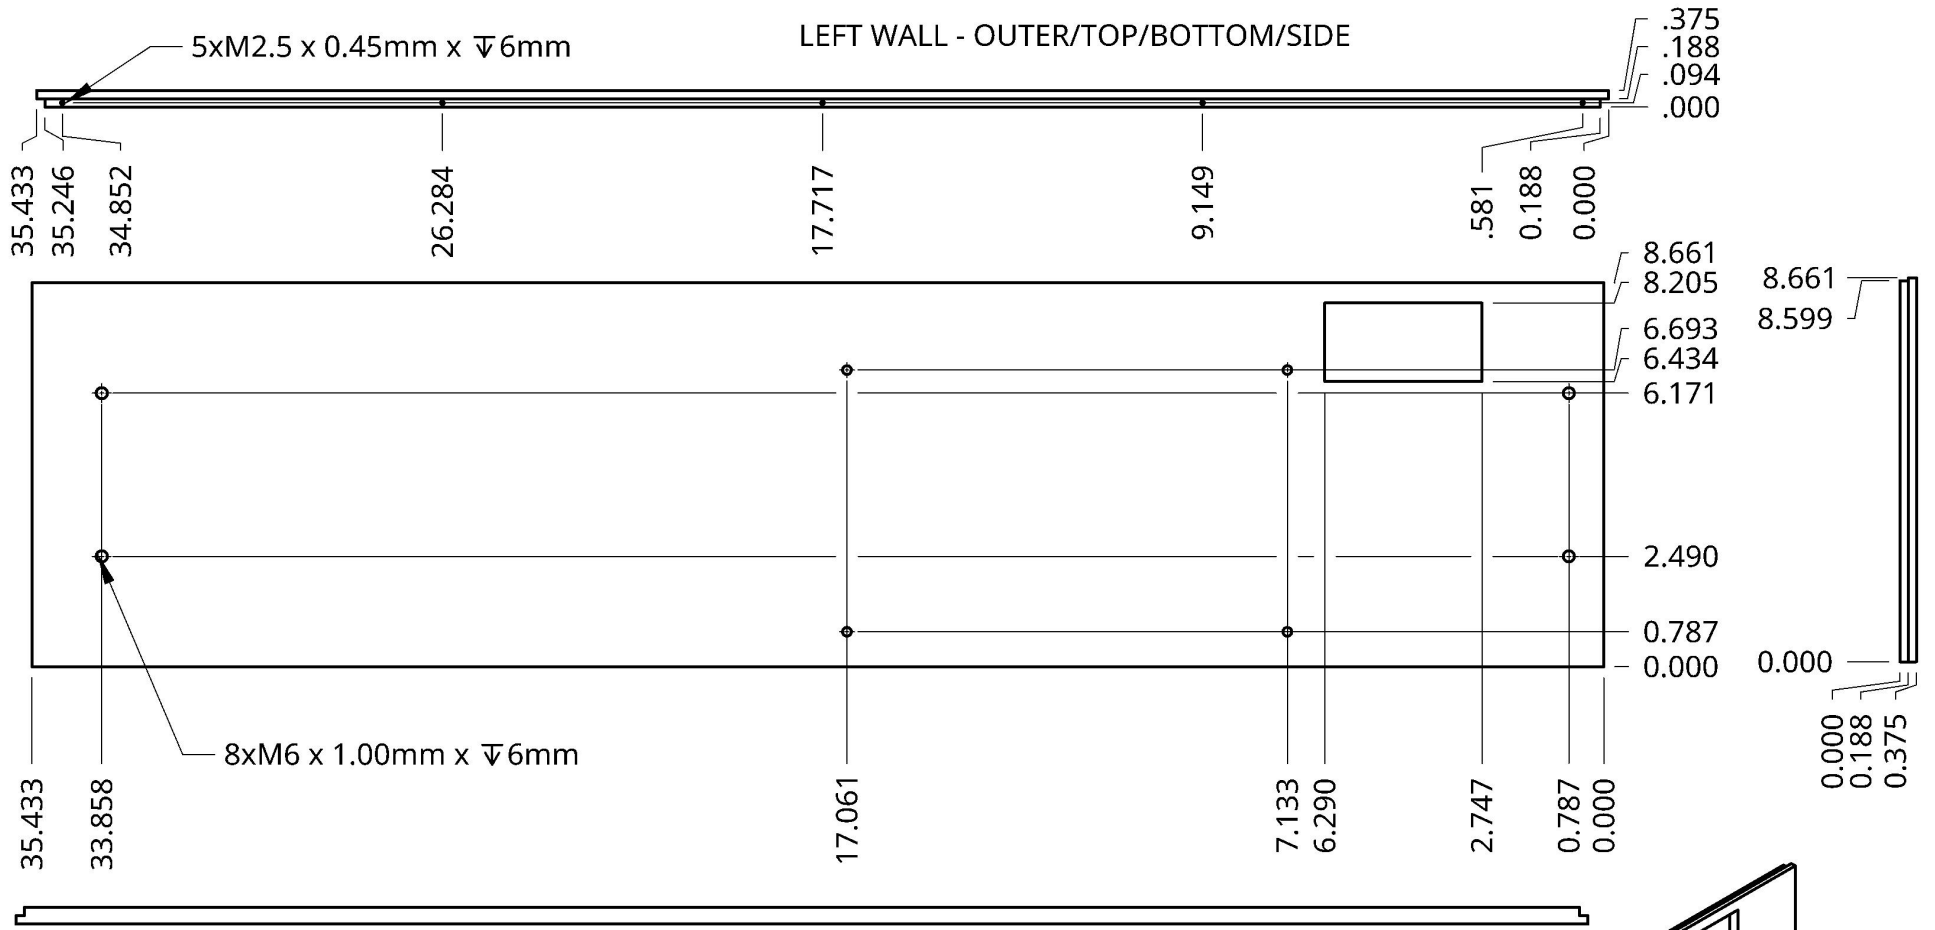

FRONT WALL - INNER

12xM6 x 1.00mm x ∇ 6mm

\varnothing 6.299

DFPS - FRONT WALL
±5 MIL
PAGE 1/2

DFPS - FRONT WALL
±5 MIL
PAGE 2/2

LEFT WALL - OUTER/TOP/BOTTOM/SIDE

DFPS - LEFT WALL
±5 MIL
PAGE 1/2

14xM6 x 1.00mm x ∇ 6mm
 8xM2.5 x 0.45mm x ∇ 6mm
 12xM4 x 0.7mm x ∇ 6mm

INNER RADIUS - 1/16"

6xM3 x 0.5mm x ∇ 6mm

DFPS - LEFT WALL
±5 MIL
PAGE 2/2

DFPS - REAR WALL
ALL DIMENSIONS INCHES
±5 MIL
PAGE 1/1

DFPS - RIGHT WALL
±5 MIL
PAGE 1/2

DFPS - RIGHT WALL
±5 MIL
PAGE 2/2