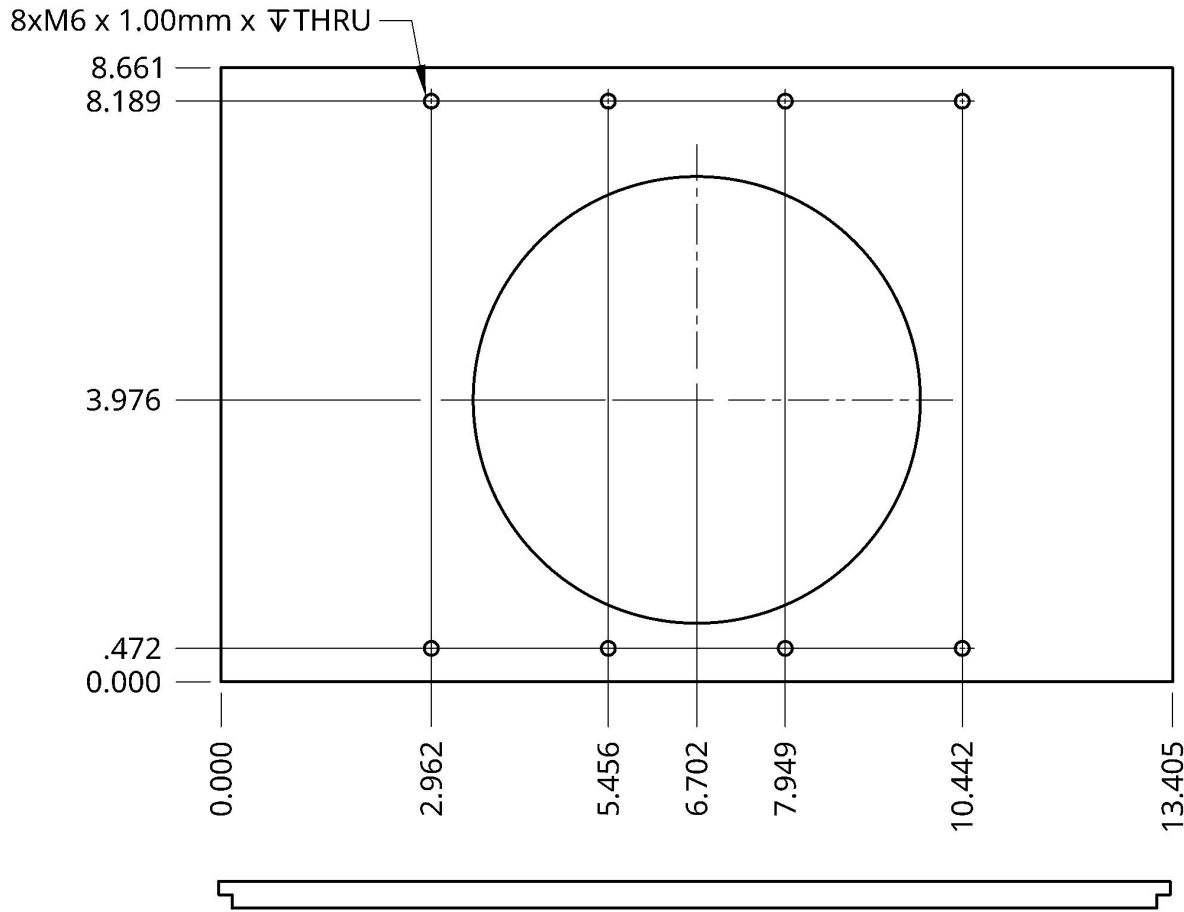

FRONT WALL - INNER

12xM6 x 1.00mm x ∇ 6mm

\varnothing 6.299

DFPS - FRONT WALL
±5 MIL
PAGE 1/2

DFPS - FRONT WALL
±5 MIL
PAGE 2/2

LEFT WALL - OUTER/TOP/BOTTOM/SIDE

DFPS - LEFT WALL
±5 MIL
PAGE 1/2

14xM6 x 1.00mm x ∇ 6mm
 8xM2.5 x 0.45mm x ∇ 6mm
 12xM4 x 0.7mm x ∇ 6mm

INNER RADIUS - 1/16"

6xM3 x 0.5mm x ∇ 6mm

DFPS - LEFT WALL
±5 MIL
PAGE 2/2

DFPS - REAR WALL
ALL DIMENSIONS INCHES
±5 MIL
PAGE 1/1

DFPS - RIGHT WALL
±5 MIL
PAGE 1/2

DFPS - RIGHT WALL
±5 MIL
PAGE 2/2